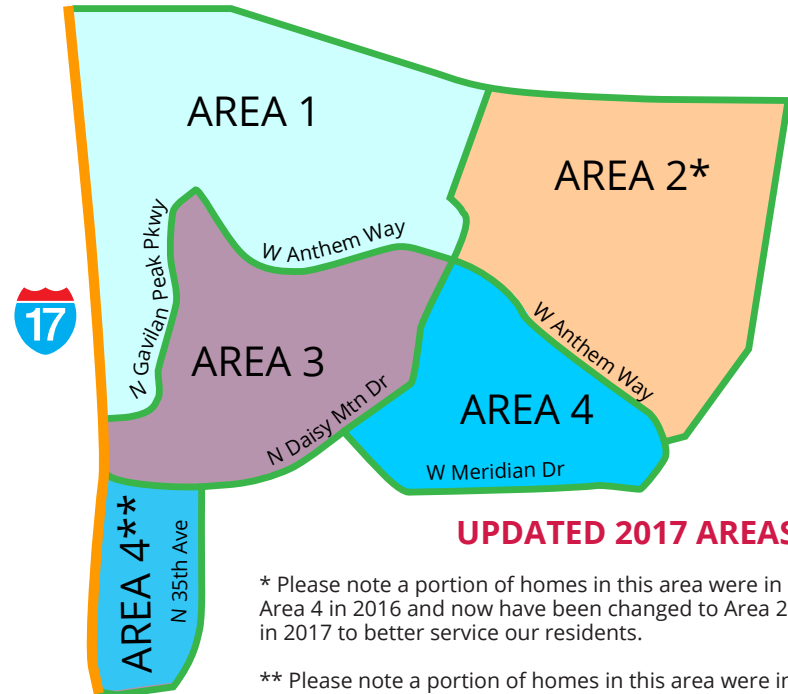

ANTHEM

east of I-17 residents

2017
Service
Schedule
AND
Christmas Tree
Drop-Off
Schedule

We'll handle it from here.™

2017 Anthem Service Schedule

STARTING JANUARY 2, 2017

UPDATED 2017 AREAS

* Please note a portion of homes in this area were in Area 4 in 2016 and now have been changed to Area 2 in 2017 to better service our residents.

** Please note a portion of homes in this area were in Area 3 in 2016 and now have been changed to Area 4 in 2017 to better service our residents.

*Same day recycling and trash

2017	
AREA	Trash & Recycle Service
1	Monday
2	Tuesday
3	Thursday
4	Wednesday

* See New 2017 Bulk Schedule on republicservices.com

Christmas Tree Drop-Off Program

**Saturday
January 7, 2017**
8a-2p (6 Hours)

Drive through drop-off
We'll unload it for you!

Anthem Community Park

Please enter from
Whitman Drive.