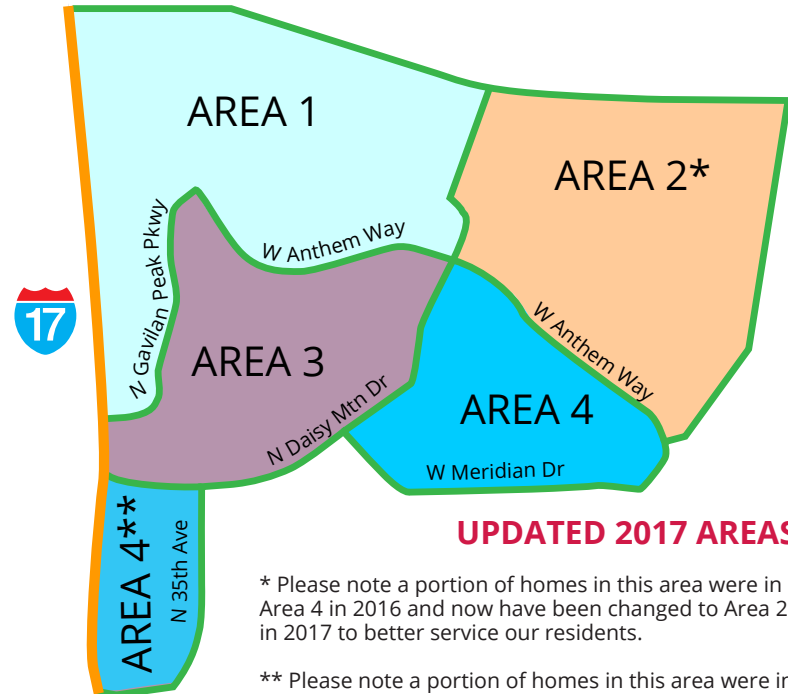

** Please note a portion of homes in this area were in Area 3 in 2016 and now have been changed to Area 4 in 2017 to better service our residents.

*Same day recycling and trash

2017	
AREA	Trash & Recycle Service
1	Monday
2	Tuesday
3	Thursday
4	Wednesday

2017
Service
Schedule
AND
Christmas Tree
Drop-Off
Schedule

**REPUBLIC
SERVICES**

We'll handle it from here.™

2017 Anthem Service Schedule

STARTING JANUARY 2, 2017

UPDATED 2017 AREAS

* Please note a portion of homes in this area were in Area 4 in 2016 and now have been changed to Area 2 in 2017 to better service our residents.